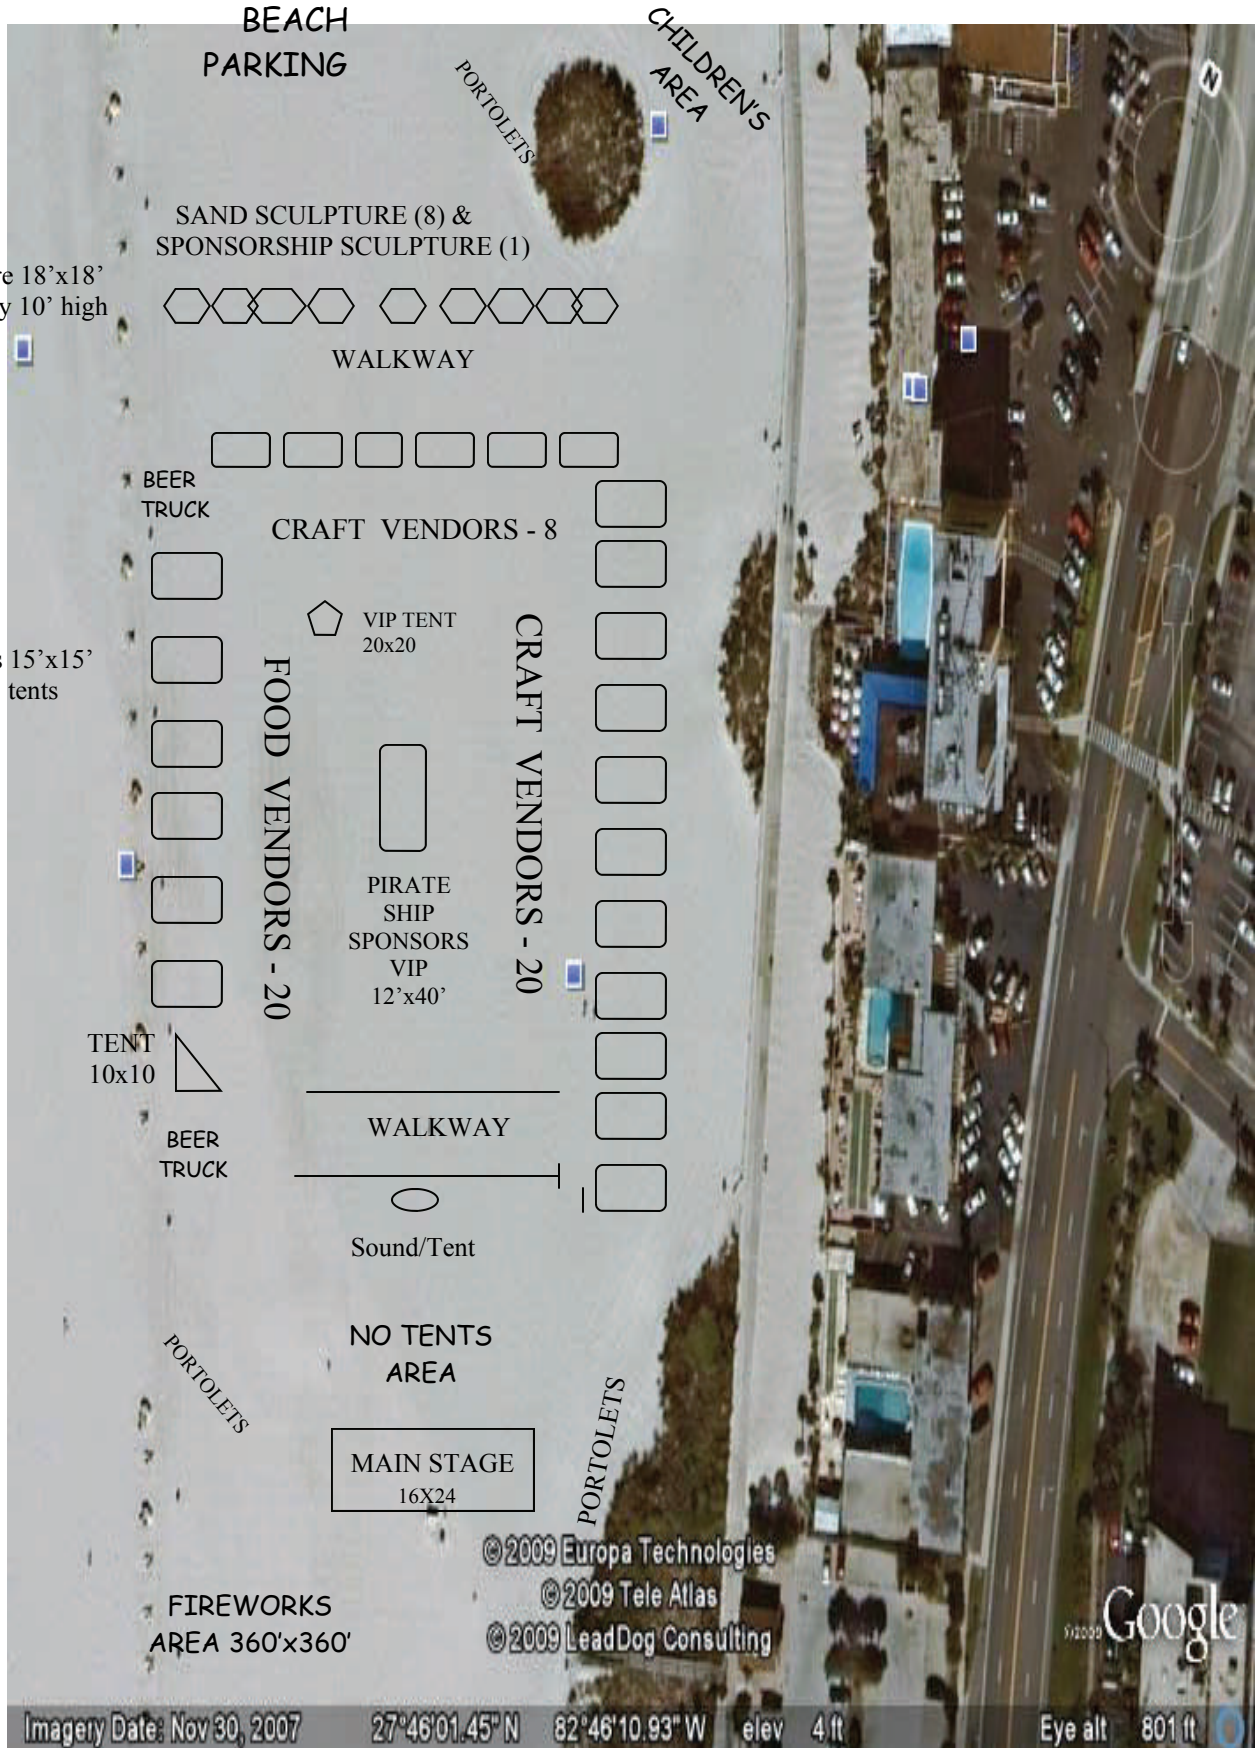

Sanding Ovations November 18-21, 2010

Sculptures are 18'x18'
approximately 10' high

Vendor spaces 15'x15'
Using 10'x10' tents

Site Map Not To Scale

390' from stage to children's area
290' from CCCL to food vendors